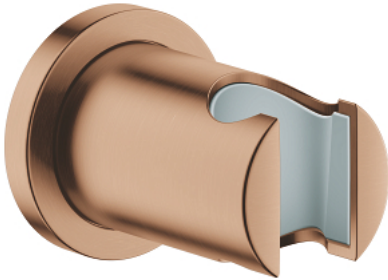

## 27 074 DL0 RAINSHOWER WALL HAND SHOWER HOLDER

### PRODUCT DESCRIPTION

- Colour: brushed warm sunset
- not adjustable
- with round escutcheon
- GROHE LongLife finish