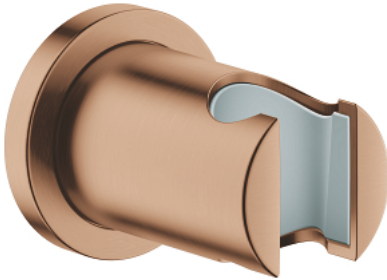

## 27 074 DL0 RAINSHOWER WALL HAND SHOWER HOLDER

### PRODUCT DESCRIPTION

- Tyc: brushed warm sunset
- not adjustable
- with round escutcheon
- GROHE LongLife finish