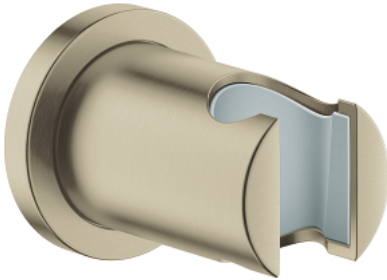

27 074 EN0 RAINSHOWER WALL HAND SHOWER HOLDER

PRODUCT DESCRIPTION

- Tyc: brushed nickel
- not adjustable
- with round escutcheon
- GROHE LongLife finish