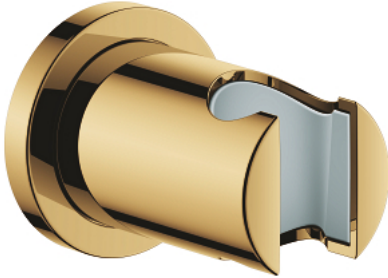

27 074 GL0 RAINSHOWER WALL HAND SHOWER HOLDER

PRODUCT DESCRIPTION

- Colour: cool sunrise
- not adjustable
- with round escutcheon
- GROHE LongLife finish