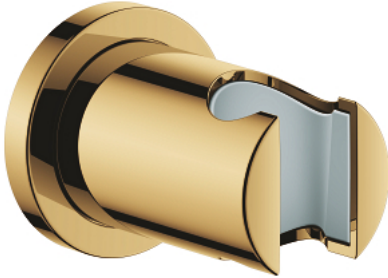

27 074 GL0 RAINSHOWER WALL HAND SHOWER HOLDER

PRODUCT DESCRIPTION

- Tyc: cool sunrise
- not adjustable
- with round escutcheon
- GROHE LongLife finish