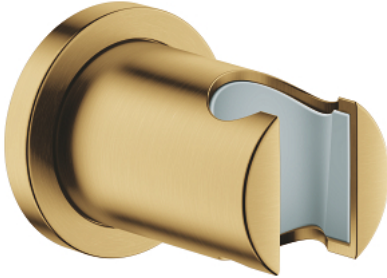

27 074 GN0 RAINSHOWER WALL HAND SHOWER HOLDER

PRODUCT DESCRIPTION

- Colour: brushed cool sunrise
- not adjustable
- with round escutcheon
- GROHE LongLife finish