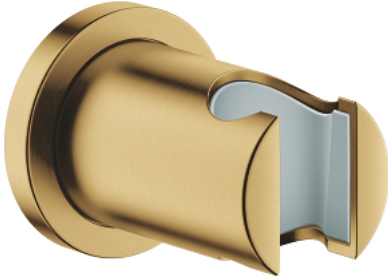

27 074 GN0 RAINSHOWER WALL HAND SHOWER HOLDER

PRODUCT DESCRIPTION

- Tyc: brushed cool sunrise
- not adjustable
- with round escutcheon
- GROHE LongLife finish