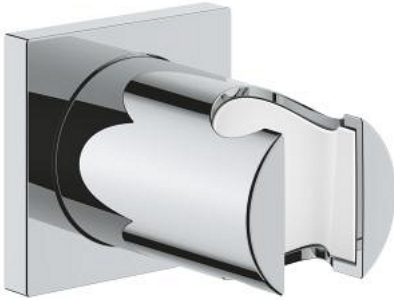

27 075 000 RAINSHOWER WALL HAND SHOWER HOLDER

PRODUCT DESCRIPTION

- Colour: chrome
- not adjustable
- with square escutcheon
- GROHE LongLife finish