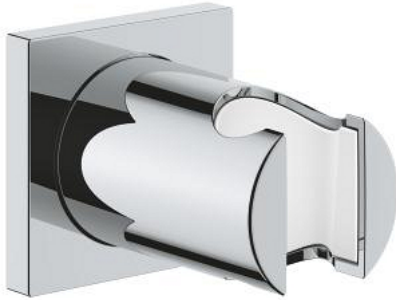

27 075 000 RAINSHOWER WALL HAND SHOWER HOLDER

PRODUCT DESCRIPTION

- Colour: chrome
- not adjustable
- with square escutcheon
- GROHE LongLife finish