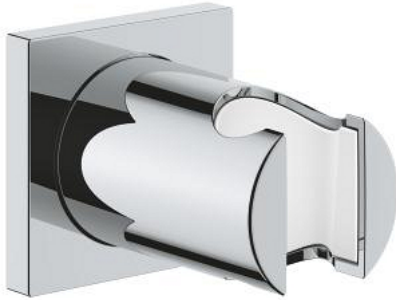

27 075 000 RAINSHOWER WALL HAND SHOWER HOLDER

PRODUCT DESCRIPTION

- Tyc: Chrome
- not adjustable
- with square escutcheon
- GROHE LongLife finish