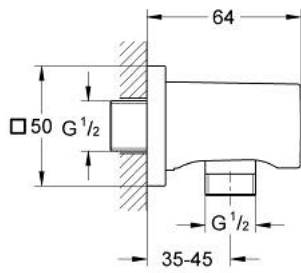

27 076 000 **RAINSHOWER THROW DISTANCE 600 MM**

**PRODUCT DESCRIPTION**

- Colour: chrome
- male connection thread 1/2"
- with square escutcheon
- protected against backflow
- GROHE LongLife finish

27 076 000 **RAINSHOWER THROW DISTANCE 600 MM**

**SPARE PARTS**

1: Non-return valve (Spare part-nr. 08565000)