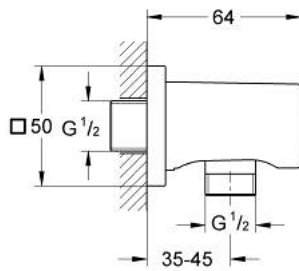

27 076 000 RAINSHOWER SHOWER OUTLET ELBOW

PRODUCT DESCRIPTION

- Tyc: Chrome
- male connection thread 1/2"
- with square escutcheon
- protected against backflow
- GROHE LongLife finish

27 076 000 RAINSHOWER SHOWER OUTLET ELBOW

SPARE PARTS

1: Non-return valve (Spare part-nr. 08565000)