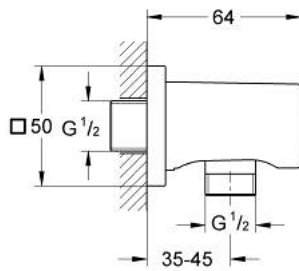

27 076 AL0 RAINSHOWER THROW DISTANCE 600 MM

PRODUCT DESCRIPTION

- Colour: brushed hard graphite
- male connection thread 1/2"
- with square escutcheon
- GROHE LongLife finish
- protected against backflow

27 076 AL0 RAINSHOWER THROW DISTANCE 600 MM

SPARE PARTS

1: Non-return valve (Spare part-nr. 08565000)