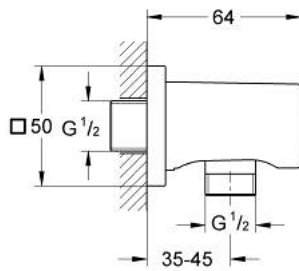

27 076 AL0 RAINSHOWER SHOWER OUTLET ELBOW

PRODUCT DESCRIPTION

- Tyc: brushed hard graphite
- male connection thread 1/2"
- with square escutcheon
- GROHE LongLife finish
- protected against backflow

27 076 AL0 RAINSHOWER SHOWER OUTLET ELBOW

SPARE PARTS

1: Non-return valve (Spare part-nr. 08565000)