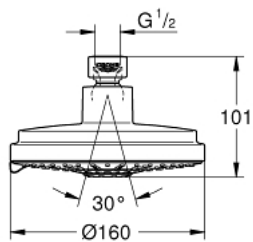

27 134 000 RAINSHOWER COSMOPOLITAN 160 HEAD SHOWER 4 SPRAYS

PRODUCT DESCRIPTION

- Colour: chrome
- spray patterns: Rain, Jet, Pure, Champagne spray
- maximum flow rate (at 3 bar): 11.5 l/min
- Ø 160 mm
- ball joint with turning angle $\pm 15^\circ$
- connection thread 1/2"
- GROHE DreamSpray - perfect spray pattern
- GROHE LongLife finish
- GROHE SpeedClean - effortless limescale removal
- suitable for instantaneous heater
- min. recommended pressure 0.5 bar
- The head shower is suitable for minimum flow rate of 7,5 l/min and a maximum of 25 l/min (DIN EN 1112). Minimum pressure > 1 bar, maximum 5 bar (DIN EN 1112).
- recommended for use with Rainshower shower arms

27 134 000 **RAINSHOWER COSMOPOLITAN 160 HEAD SHOWER 4 SPRAYS**

SPARE PARTS

1: Fibre seal dia. \varnothing 18,5 x \varnothing 12 x 2 (Spare part-nr. 0138900M)

2: Dirt strainer (Spare part-nr. 0676800M)