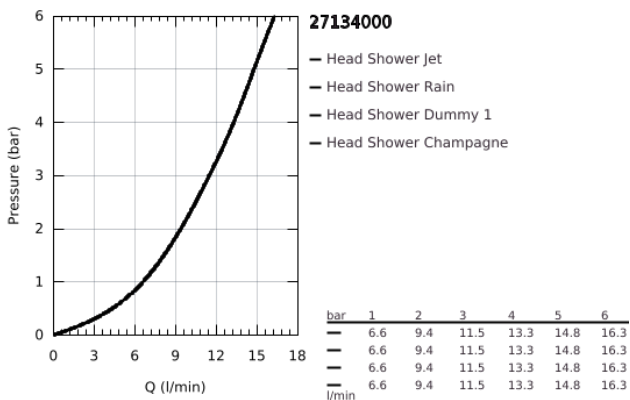

27 134 000 RAINSHOWER COSMOPOLITAN 160 HEAD SHOWER 4 SPRAYS

PRODUCT DESCRIPTION

- Colour: chrome
- spray patterns: Rain, Jet, Pure, Champagne spray
- maximum flow rate (at 3 bar): 11.5 l/min
- Ø 160 mm
- ball joint with turning angle $\pm 15^\circ$
- connection thread 1/2"
- GROHE DreamSpray - perfect spray pattern
- GROHE LongLife finish
- GROHE SpeedClean - effortless limescale removal
- suitable for instantaneous heater
- min. recommended pressure 0.5 bar
- The head shower is suitable for minimum flow rate of 7,5 l/min and a maximum of 25 l/min (DIN EN 1112). Minimum pressure > 1 bar, maximum 5 bar (DIN EN 1112).
- recommended for use with Rainshower shower arms

27 134 000 **RAINSHOWER COSMOPOLITAN 160 HEAD SHOWER 4 SPRAYS**

SPARE PARTS

1: Fibre seal dia. \varnothing 18,5 x \varnothing 12 x 2 (Spare part-nr. 0138900M)

2: Dirt strainer (Spare part-nr. 0676800M)