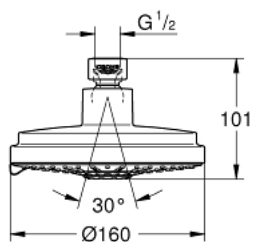

27 134 000 RAINSHOWER COSMOPOLITAN 160 HEAD SHOWER 4 SPRAYS

PRODUCT DESCRIPTION

- Tyc: Chrome
- spray patterns: Rain, Jet, Pure, Champagne spray
- maximum flow rate (at 3 bar): 11.5 l/min
- Ø 160 mm
- ball joint with turning angle $\pm 15^\circ$
- connection thread 1/2"
- GROHE DreamSpray - perfect spray pattern
- GROHE LongLife finish
- GROHE SpeedClean - effortless limescale removal
- suitable for instantaneous heater
- min. recommended pressure 0.5 bar
- The head shower is suitable for minimum flow rate of 7,5 l/min and a maximum of 25 l/min (DIN EN 1112). Minimum pressure > 1 bar, maximum 5 bar (DIN EN 1112).
- recommended for use with Rainshower shower arms

27 134 000 **RAINSHOWER COSMOPOLITAN 160 HEAD SHOWER 4 SPRAYS**

SPARE PARTS

1: Fibre seal Ø 18,5 x Ø 12 x 2 (Spare part-nr. 0138900M)

2: Dirt strainer (Spare part-nr. 0676800M)