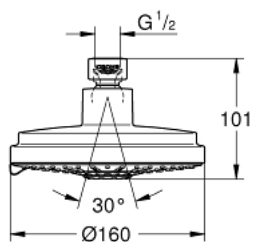

27 134 000 RAINSHOWER COSMOPOLITAN 160 HEAD SHOWER 4 SPRAYS

PRODUCT DESCRIPTION

- Tyc: Chrome
- spray patterns: Rain, Jet, Pure, Champagne spray
- maximum flow rate (at 3 bar): 11.5 l/min
- Ø 160 mm
- ball joint with turning angle $\pm 15^\circ$
- connection thread 1/2"
- GROHE DreamSpray - perfect spray pattern
- GROHE LongLife finish
- GROHE SpeedClean - effortless limescale removal
- suitable for instantaneous heater
- min. recommended pressure 0.5 bar
- The head shower is suitable for minimum flow rate of 7,5 l/min and a maximum of 25 l/min (DIN EN 1112). Minimum pressure > 1 bar, maximum 5 bar (DIN EN 1112).
- recommended for use with Rainshower shower arms

27 134 000 RAINSHOWER COSMOPOLITAN 160 HEAD SHOWER 4 SPRAYS

SPARE PARTS

- 1: Fibre seal \varnothing 18,5 x \varnothing 12 x 2 (Spare part-nr. 0138900M)
- 2: Dirt strainer (Spare part-nr. 0676800M)