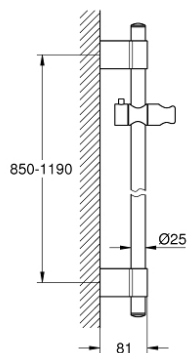

## 27 136 001 RAINSHOWER SHOWER RAIL 1150 MM

### PRODUCT DESCRIPTION

- Colour: chrome
- with wall holders made of metal
- glide element and swivel holder
- GROHE FastFixation Plus (adjustable distance between wall shower holders for adaption to existing drillings)
- GROHE LongLife finish

### SPARE PARTS

- 1: Cover cap (Spare part-nr. 45922000)
- 2: Glide element (Spare part-nr. 48177000)
- 3: Shower rail holder (Spare part-nr. 48333000)
- 4: Compensation disc (Spare part-nr. 45914XE0)\*