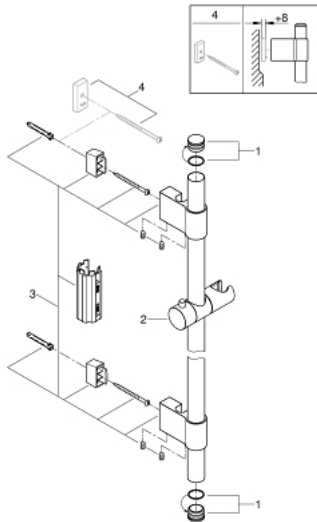

## 27 136 001 RAINSHOWER SHOWER RAIL 1150 MM

### PRODUCT DESCRIPTION

- Colour: chrome
- with wall holders made of metal
- glide element and swivel holder
- GROHE FastFixation Plus (adjustable distance between wall shower holders for adaption to existing drillings)
- GROHE LongLife finish

### SPARE PARTS

- 1: Cover cap (Spare part-nr. 45922000)
- 2: Glide element (Spare part-nr. 48177000)
- 3: Shower rail holder (Spare part-nr. 48333000)
- 4: Compensation disc (Spare part-nr. 45914XE0)\*