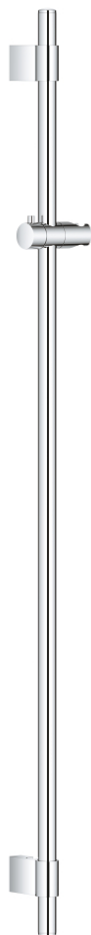

27 136 001 RAINSHOWER SHOWER RAIL 1150 MM

PRODUCT DESCRIPTION

- Tyc: Chrome
- with wall holders made of metal
- glide element and swivel holder
- GROHE FastFixation Plus (adjustable distance between wall shower holders for adaption to existing drillings)
- GROHE LongLife finish

27 136 001 RAINSHOWER SHOWER RAIL 1150 MM

SPARE PARTS

- 1: Cover cap (Spare part-nr. 45922000)
- 2: Glide element (Spare part-nr. 48177000)
- 3: Shower rail holder (Spare part-nr. 48333000)
- 4: Compensation disc (Spare part-nr. 45914XE0)*

* Optional accessories