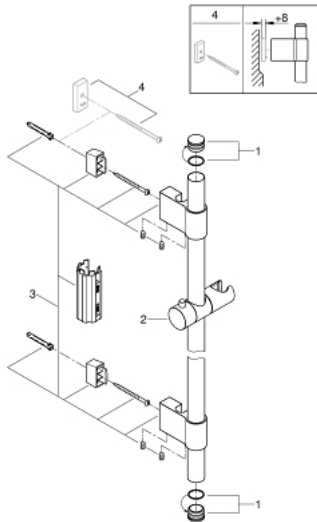

27 136 001 RAINSHOWER SHOWER RAIL 1150 MM

PRODUCT DESCRIPTION

- Tyc: Chrome
- with wall holders made of metal
- glide element and swivel holder
- GROHE FastFixation Plus (adjustable distance between wall shower holders for adaption to existing drillings)
- GROHE LongLife finish

27 136 001 RAINSHOWER SHOWER RAIL 1150 MM

SPARE PARTS

- 1: Cover cap (Spare part-nr. 45922000)
- 2: Glide element (Spare part-nr. 48177000)
- 3: Shower rail holder (Spare part-nr. 48333000)
- 4: Compensation disc (Spare part-nr. 45914XE0)*