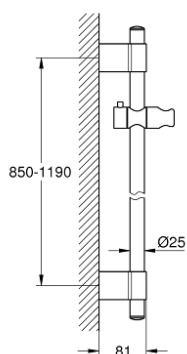

27 136 001 RAINSHOWER SHOWER RAIL 1150 MM

PRODUCT DESCRIPTION

- Tyc: Chrome
- with wall holders made of metal
- glide element and swivel holder
- GROHE FastFixation Plus (adjustable distance between wall shower holders for adaption to existing drillings)
- GROHE LongLife finish

27 136 001 RAINSHOWER SHOWER RAIL 1150 MM

SPARE PARTS

- 1: Cover cap (Spare part-nr. 45922000)
- 2: Glide element (Spare part-nr. 48177000)
- 3: Shower rail holder (Spare part-nr. 48333000)
- 4: Compensation disc (Spare part-nr. 45914XE0)*