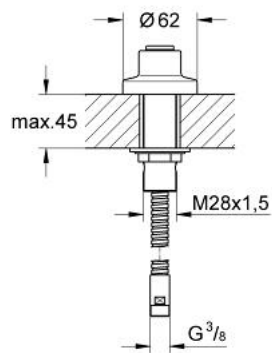

## 27 151 000 LEAD-THROUGH FOR PULL-OUT SHOWERS

### PRODUCT DESCRIPTION

- Colour: chrome
- for bath rim installation and under tiled surround
- lead-through for shower hose
- shower hose 1/2" x 3/8", 2000 mm (28 158 000)
- the lead-through can be combined with all hand showers
- GROHE LongLife finish