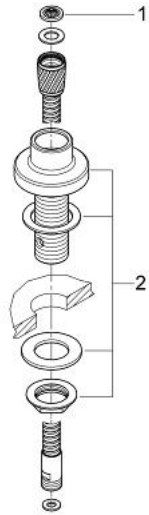

## 27 151 000 LEAD-THROUGH FOR PULL-OUT SHOWERS

### PRODUCT DESCRIPTION

- Colour: chrome
- for bath rim installation and under tiled surround
- lead-through for shower hose
- shower hose 1/2" x 3/8", 2000 mm (28 158 000)
- the lead-through can be combined with all hand showers
- GROHE LongLife finish

### SPARE PARTS

1: Dirt strainer (Spare part-nr. 0700200M)

2: Spray holder (Spare part-nr. 27186000)