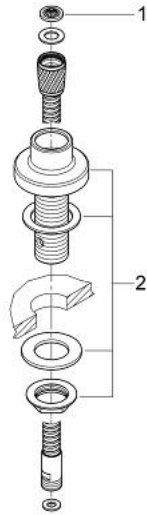

27 151 000 LEAD-THROUGH FOR PULL-OUT SHOWERS

PRODUCT DESCRIPTION

- Tyc: Chrome
- for bath rim installation and under tiled surround
- lead-through for shower hose
- shower hose 1/2" x 3/8", 2000 mm (28 158 000)
- the lead-through can be combined with all hand showers
- GROHE LongLife finish

27 151 000 LEAD-THROUGH FOR PULL-OUT SHOWERS

SPARE PARTS

1: Dirt strainer (Spare part-nr. 0700200M)

2: Spray holder (Spare part-nr. 27186000)