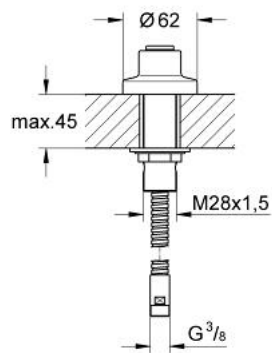

27 151 000 LEAD-THROUGH FOR PULL-OUT SHOWERS

PRODUCT DESCRIPTION

- Tyc: Chrome
- for bath rim installation and under tiled surround
- lead-through for shower hose
- shower hose 1/2" x 3/8", 2000 mm (28 158 000)
- the lead-through can be combined with all hand showers
- GROHE LongLife finish

27 151 000 LEAD-THROUGH FOR PULL-OUT SHOWERS

SPARE PARTS

1: Dirt strainer (Spare part-nr. 0700200M)

2: Spray holder (Spare part-nr. 27186000)