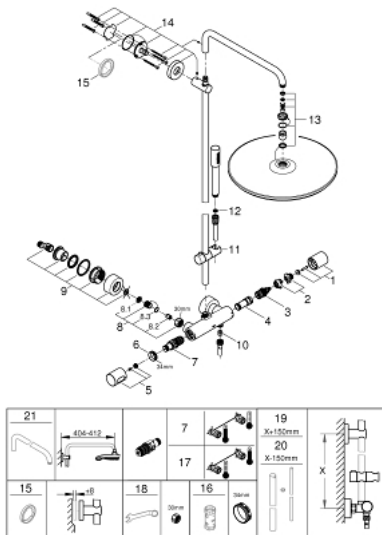

27 174 001 RAINSHOWER SYSTEM 400 SHOWER SYSTEM WITH THERMOSTAT FOR WALL MOUNTING

SPARE PARTS

1. 1: Aquadimmer handle (Spare part-nr. 47804000)
   - 2: Temperature limiter (Spare part-nr. 47723000)
   - 3: Aquadimmer (Spare part-nr. 47364000)
   - 4: Water flow (Spare part-nr. 47887000)
   - 5: Temperature scale handle (Spare part-nr. 47811000)
   - 6: retaining ring (Spare part-nr. 47743000)
   - 7: Thermostatic compact cartridge 1/2" (Spare part-nr. 47439000)
   - 8: Non-return valve (Spare part-nr. 47189000)
   - 8.1: Filter (Spare part-nr. 0726400M)
   - 8.2: Non-return valve (Spare part-nr. 08565000)
   - 8.3: O-Ring Ø17 x Ø2 (Spare part-nr. 0305500M)
   - 9: S-union (Spare part-nr. 12693000)
   - 10: Non-return valve (Spare part-nr. 08565000)
   - 11: Glide element (Spare part-nr. 12140000)
   - 12: Dirt strainer (Spare part-nr. 0700200M)
   - 13: Spare part set (Spare part-nr. 45933000)
   - 14: Shower rail holder (Spare part-nr. 48279000)
   - 15: Compensation disc (Spare part-nr. 27180000)*
   - 16: Socket spanner (Spare part-nr. 19332000)*
   - 17: GROHE TurboStat cartridge 1/2" (Spare part-nr. 47175000)*
   - 18: Special spanner (Spare part-nr. 19377000)*
   - 19: Shower system pipe for retrofitting (Spare part-nr. 48053000)*
   - 20: Shower system pipe for retrofitting (Spare part-nr. 48054000)*
   - 21: Shower arm for shower systems (Spare part-nr. 14047000)*
2. Optional accessories