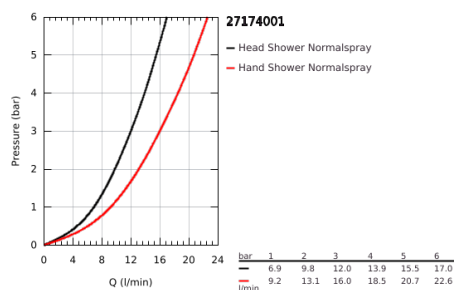

27 174 001 RAINSHOWER SYSTEM 400 SHOWER SYSTEM WITH THERMOSTAT FOR WALL MOUNTING

PRODUCT DESCRIPTION

- Colour: chrome
- consisting of:
 - horizontal swivable 450 mm shower arm
 - exposed thermostat with Aquadimmer function
 - allows change between:
 - Rainshower Cosmopolitan 400 head shower
 - maximum flow rate (at 3 bar): 12 l/min
 - material: metal
 - with ball joint, rotation angle $\pm 20^\circ$
 - metal stick hand shower
 - maximum flow rate (at 3 bar): 16 l/min
 - adjustable in height with gliding element
 - metal shower hose 1750 mm
 - maximum flow rate system (at 3 bar): 16 l/min
 - GROHE TurboStat - compact cartridge with wax thermoelement
 - GROHE SafeStop - safety button at 38°C
 - GROHE SafeStop Plus - optional temperature limiter at 43°C included
 - GROHE CoolTouch
 - GROHE DreamSpray - perfect spray pattern
 - GROHE LongLife finish
 - GROHE SpeedClean - effortless limescale removal
 - Inner WaterGuide - inner insulation for surface protection
 - suitable for instantaneous heaters from 18 kW/h
 - minimum flow rate 5 l/min