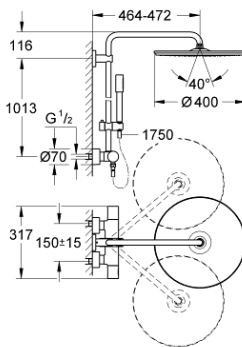

27 174 001 RAINSHOWER SYSTEM 400 SHOWER SYSTEM WITH THERMOSTAT FOR WALL MOUNTING

PRODUCT DESCRIPTION

- Colour: chrome
- consisting of:
 - horizontal swivable 450 mm shower arm
 - exposed thermostat with Aquadimmer function
 - allows change between:
 - Rainshower Cosmopolitan 400 head shower
 - maximum flow rate (at 3 bar): 12 l/min
 - material: metal
 - with ball joint, rotation angle $\pm 20^\circ$
 - metal stick hand shower
 - maximum flow rate (at 3 bar): 16 l/min
 - adjustable in height with gliding element
 - metal shower hose 1750 mm
 - maximum flow rate system (at 3 bar): 16 l/min
 - GROHE TurboStat - compact cartridge with wax thermoelement
 - GROHE SafeStop - safety button at 38°C
 - GROHE SafeStop Plus - optional temperature limiter at 43°C included
 - GROHE CoolTouch
 - GROHE DreamSpray - perfect spray pattern
 - GROHE LongLife finish
 - GROHE SpeedClean - effortless limescale removal
 - Inner WaterGuide - inner insulation for surface protection
 - suitable for instantaneous heaters from 18 kW/h
 - minimum flow rate 5 l/min