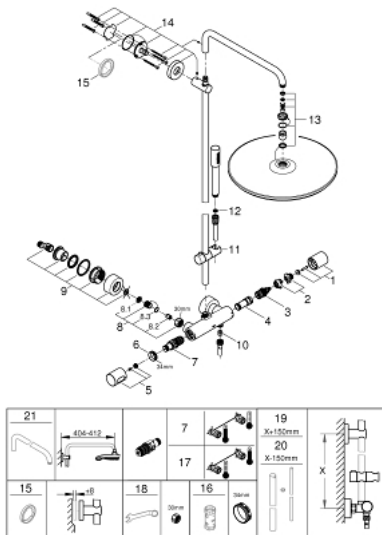

27 174 001 RAINSHOWER SYSTEM 400 SHOWER SYSTEM WITH THERMOSTAT FOR WALL MOUNTING

SPARE PARTS

1. 1: Aquadimmer handle (Spare part-nr. 47804000)
   - 2: Stop (Spare part-nr. 47723000)
   - 3: Aquadimmer (Spare part-nr. 47364000)
   - 4: Water flow (Spare part-nr. 47887000)
   - 5: Temperature scale handle (Spare part-nr. 47811000)
   - 6: Fitting ring (Spare part-nr. 47743000)
   - 7: Thermostatic compact cartridge 1/2" (Spare part-nr. 47439000)
   - 8: Non-return valve (Spare part-nr. 47189000)
   - 8.1: Dirt strainer (Spare part-nr. 0726400M)
   - 8.2: Non-return valve (Spare part-nr. 08565000)
   - 8.3: O-ring $\varnothing 17 \times \varnothing 2$ (Spare part-nr. 0305500M)
   - 9: S-union (Spare part-nr. 12693000)
   - 10: Non-return valve (Spare part-nr. 08565000)
   - 11: Glide element (Spare part-nr. 12140000)
   - 12: Dirt strainer (Spare part-nr. 0700200M)
   - 13: Spare part set (Spare part-nr. 45933000)
   - 14: Shower rail holder (Spare part-nr. 48279000)
   - 15: Compensation disc (Spare part-nr. 27180000)*
   - 16: Socket spanner (Spare part-nr. 19332000)*
   - 17: GROHE TurboStat cartridge 1/2" (Spare part-nr. 47175000)*
   - 18: Special spanner (Spare part-nr. 19377000)*
   - 19: Shower system pipe for retrofitting (Spare part-nr. 48053000)*
   - 20: Shower system pipe for retrofitting (Spare part-nr. 48054000)*
   - 21: Shower arm for shower systems (Spare part-nr. 14047000)*
2. Optional accessories