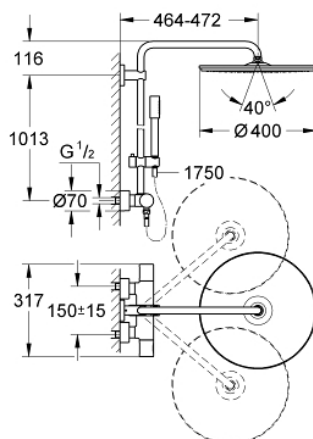

27 174 001 RAINSHOWER SYSTEM 400 SHOWER SYSTEM WITH THERMOSTAT FOR WALL MOUNTING

PRODUCT DESCRIPTION

- Tyc: Chrome
- consisting of:
 - horizontal swivable 450 mm shower arm
 - exposed thermostat with Aquadimmer function
 - allows change between:
 - Rainshower Cosmopolitan 400 head shower
 - maximum flow rate (at 3 bar): 12 l/min
 - material: metal
 - with ball joint, rotation angle $\pm 20^\circ$
 - metal stick hand shower
 - maximum flow rate (at 3 bar): 16 l/min
 - adjustable in height with gliding element
 - metal shower hose 1750 mm
 - maximum flow rate system (at 3 bar): 16 l/min
 - GROHE TurboStat - compact cartridge with wax thermoelement
 - GROHE SafeStop safety button at 38°C (calibration required)
 - GROHE SafeStop Plus - optional temperature limiter at 43°C included
 - GROHE CoolTouch
 - GROHE DreamSpray - perfect spray pattern
 - GROHE LongLife finish
 - GROHE SpeedClean - effortless limescale removal
 - Inner WaterGuide - inner insulation for surface protection
- suitable for instantaneous heaters from 18 kW/h
- minimum flow rate 5 l/min