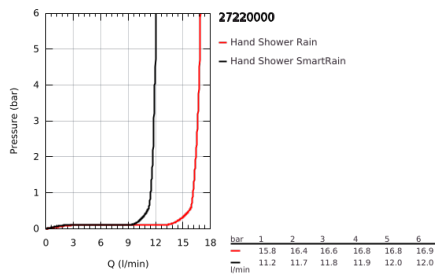

27 220 000 EUPHORIA 110 DUO HAND SHOWER 2 SPRAYS

PRODUCT DESCRIPTION

- Colour: chrome
- spray patterns: Rain, SmartRain
- maximum flow rate (at 3 bar): 16.6 l/min
- GROHE DreamSpray - perfect spray pattern
- GROHE SprayDimmer - stepless flow rate adjustment
- GROHE LongLife finish
- GROHE SpeedClean - effortless limescale removal
- Inner WaterGuide - inner insulation for surface protection
- universal mounting system, fitting all standard shower hoses
- suitable for instantaneous heater

27 220 000 **EUPHORIA 110 DUO HAND SHOWER 2 SPRAYS**

SPARE PARTS

1: Dirt strainer (Spare part-nr. 0700200M)