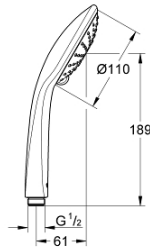

27 220 000 EUPHORIA 110 DUO HAND SHOWER 2 SPRAYS

PRODUCT DESCRIPTION

- Colour: chrome
- spray patterns: Rain, SmartRain
- maximum flow rate (at 3 bar): 16.6 l/min
- GROHE DreamSpray - perfect spray pattern
- GROHE SprayDimmer - stepless flow rate adjustment
- GROHE LongLife finish
- GROHE SpeedClean - effortless limescale removal
- Inner WaterGuide - inner insulation for surface protection
- universal mounting system, fitting all standard shower hoses
- suitable for instantaneous heater

27 220 000 **EUPHORIA 110 DUO HAND SHOWER 2 SPRAYS**

SPARE PARTS

1: Dirt strainer (Spare part-nr. 0700200M)