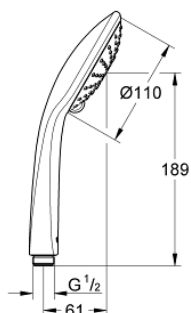

### PRODUCT DESCRIPTION

- Tyc: Chrome
- 
- maximum flow rate (at 3 bar): 16.6 l/min
- GROHE DreamSpray - perfect spray pattern
- GROHE SprayDimmer - stepless flow rate adjustment
- GROHE LongLife finish
- GROHE SpeedClean - effortless limescale removal
- Inner WaterGuide - inner insulation for surface protection
- universal mounting system, fitting all standard shower hoses
- suitable for instantaneous heater

27 220 000 **EUPHORIA 110 DUO HAND SHOWER 2 SPRAYS**

**SPARE PARTS**

1: Dirt strainer (Spare part-nr. 0700200M)