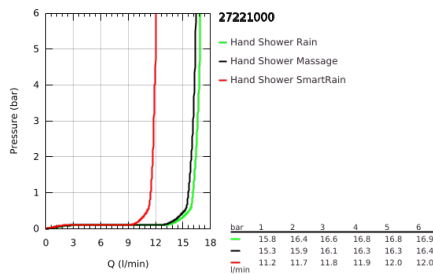

27 221 000 **EUPHORIA 110 MASSAGE HAND SHOWER 3 SPRAYS**

PRODUCT DESCRIPTION

- Colour: chrome
- spray patterns: Rain, Massage, SmartRain
- maximum flow rate (at 3 bar): 16,6 l/min
- GROHE DreamSpray - perfect spray pattern
- GROHE SprayDimmer - stepless flow rate adjustment
- GROHE LongLife finish
- GROHE SpeedClean - effortless limescale removal
- Inner WaterGuide - inner insulation for surface protection
- universal mounting system, fitting all standard shower hoses
- suitable for instantaneous heater

27 221 000 **EUPHORIA 110 MASSAGE HAND SHOWER 3 SPRAYS**

SPARE PARTS

1: Dirt strainer (Spare part-nr. 0700200M)