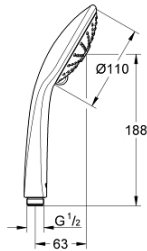

27 221 000 **EUPHORIA 110 MASSAGE HAND SHOWER 3 SPRAYS**

PRODUCT DESCRIPTION

- Colour: chrome
- spray patterns: Rain, Massage, SmartRain
- maximum flow rate (at 3 bar): 16,6 l/min
- GROHE DreamSpray - perfect spray pattern
- GROHE SprayDimmer - stepless flow rate adjustment
- GROHE LongLife finish
- GROHE SpeedClean - effortless limescale removal
- Inner WaterGuide - inner insulation for surface protection
- universal mounting system, fitting all standard shower hoses
- suitable for instantaneous heater

27 221 000 **EUPHORIA 110 MASSAGE HAND SHOWER 3 SPRAYS**

SPARE PARTS

1: Dirt strainer (Spare part-nr. 0700200M)