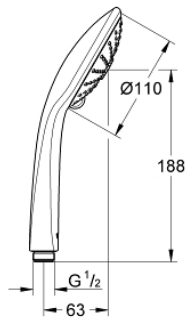

## 27 221 000 EUPHORIA 110 MASSAGE HAND SHOWER 3 SPRAYS

### PRODUCT DESCRIPTION

- Tyc: Chrome
- spray patterns: Rain, Massage, SmartRain
- maximum flow rate (at 3 bar): 16.6 l/min
- GROHE DreamSpray - perfect spray pattern
- GROHE SprayDimmer - stepless flow rate adjustment
- GROHE LongLife finish
- GROHE SpeedClean - effortless limescale removal
- Inner WaterGuide - inner insulation for surface protection
- universal mounting system, fitting all standard shower hoses
- suitable for instantaneous heater

27 221 000 **EUPHORIA 110 MASSAGE HAND SHOWER 3 SPRAYS**

**SPARE PARTS**

1: Dirt strainer (Spare part-nr. 0700200M)