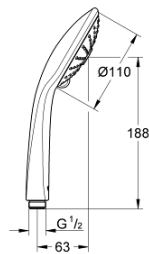

## 27 221 001 EUPHORIA 110 MASSAGE HAND SHOWER 3 SPRAYS

### PRODUCT DESCRIPTION

- Colour: chrome
- spray patterns: Rain, Massage, SmartRain
- maximum flow rate (at 3 bar): 16.6 l/min
- GROHE DreamSpray - perfect spray pattern
- GROHE SprayDimmer - stepless flow rate adjustment
- GROHE LongLife finish
- spray plate white
- GROHE SpeedClean - effortless limescale removal
- Inner WaterGuide - inner insulation for surface protection
- universal mounting system, fitting all standard shower hoses
- suitable for instantaneous heater
- min. recommended pressure 1.0 bar

27 221 001 **EUPHORIA 110 MASSAGE HAND SHOWER 3 SPRAYS**

**SPARE PARTS**

1: Dirt strainer (Spare part-nr. 0700200M)