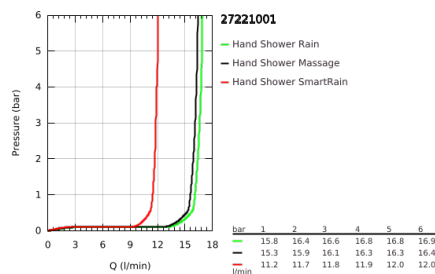

## 27 221 001 EUPHORIA 110 MASSAGE HAND SHOWER 3 SPRAYS

### PRODUCT DESCRIPTION

- Colour: chrome
- spray patterns: Rain, Massage, SmartRain
- maximum flow rate (at 3 bar): 16.6 l/min
- GROHE DreamSpray - perfect spray pattern
- GROHE SprayDimmer - stepless flow rate adjustment
- GROHE LongLife finish
- spray plate white
- GROHE SpeedClean - effortless limescale removal
- Inner WaterGuide - inner insulation for surface protection
- universal mounting system, fitting all standard shower hoses
- suitable for instantaneous heater
- min. recommended pressure 1.0 bar