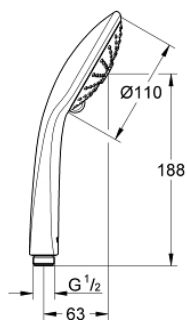

27 221 001 EUPHORIA 110 MASSAGE HAND SHOWER 3 SPRAYS

PRODUCT DESCRIPTION

- Tyc: Chrome
- spray patterns: Rain, Massage, SmartRain
- maximum flow rate (at 3 bar): 16.6 l/min
- GROHE DreamSpray - perfect spray pattern
- GROHE SprayDimmer - stepless flow rate adjustment
- GROHE LongLife finish
- spray plate white
- GROHE SpeedClean - effortless limescale removal
- Inner WaterGuide - inner insulation for surface protection
- universal mounting system, fitting all standard shower hoses
- suitable for instantaneous heater
- min. recommended pressure 1.0 bar

27 221 001 **EUPHORIA 110 MASSAGE HAND SHOWER 3 SPRAYS**

SPARE PARTS

1: Dirt strainer (Spare part-nr. 0700200M)