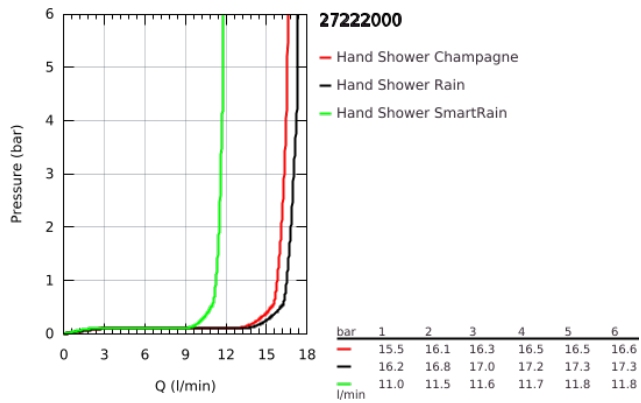

27 222 000 EUPHORIA 110 CHAMPAGNE HAND SHOWER 3 SPRAYS

PRODUCT DESCRIPTION

- Colour: chrome
- spray patterns: Rain, Champagne spray, SmartRain
- maximum flow rate (at 3 bar): 17 l/min
- GROHE DreamSpray - perfect spray pattern
- GROHE SprayDimmer - stepless flow rate adjustment
- GROHE LongLife finish
- GROHE SpeedClean - effortless limescale removal
- Inner WaterGuide - inner insulation for surface protection
- universal mounting system, fitting all standard shower hoses
- suitable for instantaneous heater

27 222 000 EUPHORIA 110 CHAMPAGNE HAND SHOWER 3 SPRAYS

27 222 000 **EUPHORIA 110 CHAMPAGNE HAND SHOWER 3 SPRAYS**

SPARE PARTS

1: Dirt strainer (Spare part-nr. 0700200M)