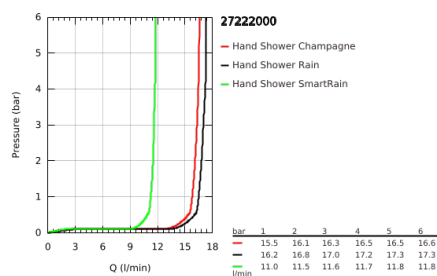

27 222 000 EUPHORIA 110 CHAMPAGNE HAND SHOWER 3 SPRAYS

PRODUCT DESCRIPTION

- Colour: chrome
- spray patterns: Rain, Champagne spray, SmartRain
- maximum flow rate (at 3 bar): 17 l/min
- GROHE DreamSpray - perfect spray pattern
- GROHE SprayDimmer - stepless flow rate adjustment
- GROHE LongLife finish
- GROHE SpeedClean - effortless limescale removal
- Inner WaterGuide - inner insulation for surface protection
- universal mounting system, fitting all standard shower hoses
- suitable for instantaneous heater

27 222 000 EUPHORIA 110 CHAMPAGNE HAND SHOWER 3 SPRAYS

27 222 000 **EUPHORIA 110 CHAMPAGNE HAND SHOWER 3 SPRAYS**

SPARE PARTS

1: Dirt strainer (Spare part-nr. 0700200M)