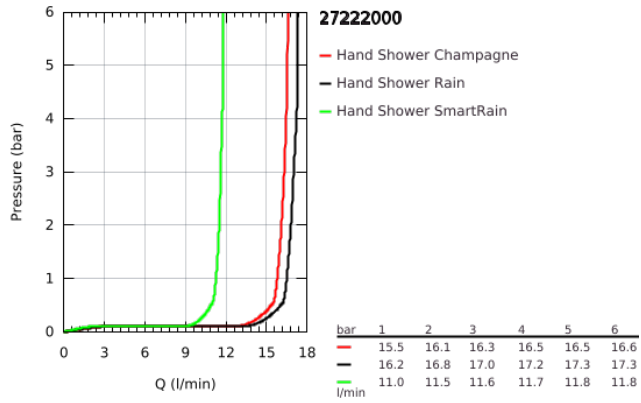

27 222 000 EUPHORIA 110 CHAMPAGNE HAND SHOWER 3 SPRAYS

PRODUCT DESCRIPTION

- Colour: chrome
- spray patterns: Rain, Champagne spray, SmartRain
- maximum flow rate (at 3 bar): 17 l/min
- GROHE DreamSpray - perfect spray pattern
- GROHE SprayDimmer - stepless flow rate adjustment
- GROHE LongLife finish
- GROHE SpeedClean - effortless limescale removal
- Inner WaterGuide - inner insulation for surface protection
- universal mounting system, fitting all standard shower hoses
- suitable for instantaneous heater

27 222 000 EUPHORIA 110 CHAMPAGNE HAND SHOWER 3 SPRAYS

27 222 000 **EUPHORIA 110 CHAMPAGNE HAND SHOWER 3 SPRAYS**

SPARE PARTS

1: Dirt strainer (Spare part-nr. 0700200M)