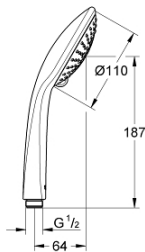

27 222 000 EUPHORIA 110 CHAMPAGNE HAND SHOWER 3 SPRAYS

PRODUCT DESCRIPTION

- Colour: chrome
- spray patterns: Rain, Champagne spray, SmartRain
- maximum flow rate (at 3 bar): 17 l/min
- GROHE DreamSpray - perfect spray pattern
- GROHE SprayDimmer - stepless flow rate adjustment
- GROHE LongLife finish
- GROHE SpeedClean - effortless limescale removal
- Inner WaterGuide - inner insulation for surface protection
- universal mounting system, fitting all standard shower hoses
- suitable for instantaneous heater

27 222 000 EUPHORIA 110 CHAMPAGNE HAND SHOWER 3 SPRAYS

27 222 000 **EUPHORIA 110 CHAMPAGNE HAND SHOWER 3 SPRAYS**

SPARE PARTS

1: Dirt strainer (Spare part-nr. 0700200M)