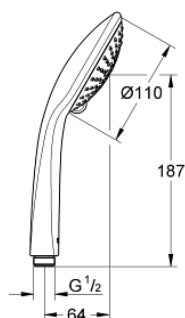

### PRODUCT DESCRIPTION

- Tyc: Chrome
- spray patterns: Rain, Champagne spray, SmartRain
- maximum flow rate (at 3 bar): 17 l/min
- GROHE DreamSpray - perfect spray pattern
- GROHE SprayDimmer - stepless flow rate adjustment
- GROHE LongLife finish
- GROHE SpeedClean - effortless limescale removal
- Inner WaterGuide - inner insulation for surface protection
- universal mounting system, fitting all standard shower hoses
- suitable for instantaneous heater

27 222 000 **EUPHORIA 110 CHAMPAGNE HAND SHOWER 3 SPRAYS**

**SPARE PARTS**

1: Dirt strainer (Spare part-nr. 0700200M)