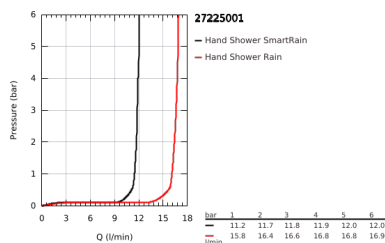

27 225 001 EUPHORIA 110 DUO SHOWER RAIL SET 2 SPRAYS

PRODUCT DESCRIPTION

- Colour: chrome
- consisting of:
 - hand shower Duo (27 220)
 - maximum flow rate (at 3 bar): 16.6 l/min
 - shower rail 900 mm (27 500)
 - shower hose Silverflex 1750 mm 1/2" x 1/2" (28 388)
 - GROHE EasyReach tray (27 596)
 - GROHE DreamSpray - perfect spray pattern
 - GROHE SprayDimmer - stepless flow rate adjustment
 - GROHE LongLife finish
- Flexible Installation - 1 adjustable bracket for existing drill holes
- GROHE SpeedClean - effortless limescale removal
- Inner WaterGuide - inner insulation for surface protection
- TwistStop - to prevent hose from twisting
- suitable for instantaneous heater
- min. recommended pressure 1.0 bar