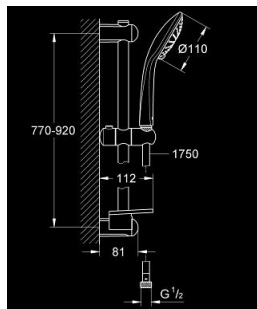

27 225 001 EUPHORIA 110 DUO SHOWER RAIL SET 2 SPRAYS

PRODUCT DESCRIPTION

- Colour: chrome
- consisting of:
 - hand shower Duo (27 220)
 - maximum flow rate (at 3 bar): 16.6 l/min
 - shower rail 900 mm (27 500)
 - shower hose Silverflex 1750 mm 1/2" x 1/2" (28 388)
 - GROHE EasyReach tray (27 596)
 - GROHE DreamSpray - perfect spray pattern
 - GROHE SprayDimmer - stepless flow rate adjustment
 - GROHE LongLife finish
- Flexible Installation - 1 adjustable bracket for existing drill holes
- GROHE SpeedClean - effortless limescale removal
- Inner WaterGuide - inner insulation for surface protection
- TwistStop - to prevent hose from twisting
- suitable for instantaneous heater
- min. recommended pressure 1.0 bar

27 225 001 EUPHORIA 110 DUO SHOWER RAIL SET 2 SPRAYS

SPARE PARTS

- 1: Shower rail holder (Spare part-nr. 48098000)
- 2: Glide element (Spare part-nr. 48099000)
- 3: Shower rail holder (Spare part-nr. 48100000)
- 4: Dirt strainer (Spare part-nr. 0700200M)