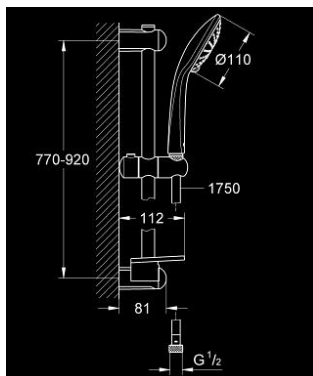

## 27 225 001 EUPHORIA 110 DUO SHOWER RAIL SET 2 SPRAYS

### PRODUCT DESCRIPTION

- Tyc: Chrome
- consisting of:
  - hand shower Duo (27 220)
  - maximum flow rate (at 3 bar): 16.6 l/min
  - shower rail 900 mm (27 500)
  - shower hose Silverflex 1750 mm 1/2" x 1/2" (28 388)
  - GROHE EasyReach tray (27 596)
  - GROHE DreamSpray - perfect spray pattern
  - GROHE SprayDimmer - stepless flow rate adjustment
  - GROHE LongLife finish
- Flexible Installation - 1 adjustable bracket for existing drill holes
- GROHE SpeedClean - effortless limescale removal
- Inner WaterGuide - inner insulation for surface protection
- TwistStop - to prevent hose from twisting
- suitable for instantaneous heater
- min. recommended pressure 1.0 bar

### SPARE PARTS

- 1: Shower rail holder (Spare part-nr. 48098000)
- 2: Glide element (Spare part-nr. 48099000)
- 3: Shower rail holder (Spare part-nr. 48100000)
- 4: Dirt strainer (Spare part-nr. 0700200M)