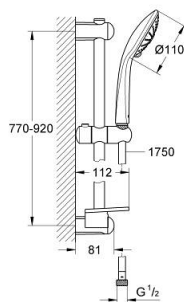

27 226 001 EUPHORIA 110 MASSAGE SHOWER RAIL SET 3 SPRAYS

PRODUCT DESCRIPTION

- Colour: chrome
- consisting of:
 - hand shower Massage (27 221)
 - maximum flow rate (at 3 bar): 16.6 l/min
 - shower rail 900 mm (27 500)
 - shower hose Silverflex 1750 mm 1/2" x 1/2" (28 388)
 - GROHE EasyReach tray (27 596)
 - GROHE DreamSpray - perfect spray pattern
 - GROHE LongLife finish
 - GROHE SprayDimmer - stepless flow rate adjustment
 - Flexible Installation - 1 adjustable bracket for existing drill holes
 - GROHE SpeedClean - effortless limescale removal
 - Inner WaterGuide - inner insulation for surface protection
 - TwistStop - to prevent hose from twisting
 - suitable for instantaneous heater

27 226 001 EUPHORIA 110 MASSAGE SHOWER RAIL SET 3 SPRAYS

SPARE PARTS

- 1: Shower rail holder (Spare part-nr. 48098000)
- 2: Glide element (Spare part-nr. 48099000)
- 3: Shower rail holder (Spare part-nr. 48100000)
- 4: Dirt strainer (Spare part-nr. 0700200M)