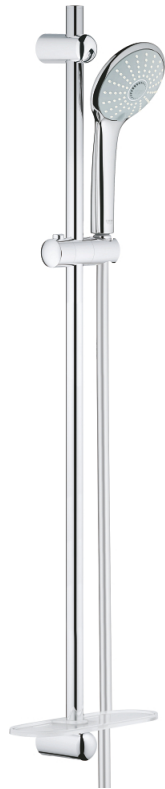

27 226 001 EUPHORIA 110 MASSAGE SHOWER RAIL SET 3 SPRAYS

PRODUCT DESCRIPTION

- Colour: chrome
- consisting of:
 - hand shower Massage (27 221)
 - maximum flow rate (at 3 bar): 16.6 l/min
 - shower rail 900 mm (27 500)
 - shower hose Silverflex 1750 mm 1/2" x 1/2" (28 388)
 - GROHE EasyReach tray (27 596)
 - GROHE DreamSpray - perfect spray pattern
 - GROHE LongLife finish
 - GROHE SprayDimmer - stepless flow rate adjustment
 - Flexible Installation - 1 adjustable bracket for existing drill holes
 - GROHE SpeedClean - effortless limescale removal
 - Inner WaterGuide - inner insulation for surface protection
 - TwistStop - to prevent hose from twisting
 - suitable for instantaneous heater

27 226 001 EUPHORIA 110 MASSAGE SHOWER RAIL SET 3 SPRAYS

SPARE PARTS

- 1: Shower rail holder (Spare part-nr. 48098000)
- 2: Glide element (Spare part-nr. 48099000)
- 3: Shower rail holder (Spare part-nr. 48100000)
- 4: Dirt strainer (Spare part-nr. 0700200M)