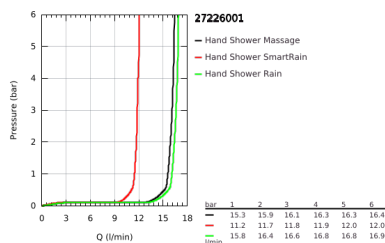

27 226 001 EUPHORIA 110 MASSAGE SHOWER RAIL SET 3 SPRAYS

PRODUCT DESCRIPTION

- Colour: chrome
- consisting of:
 - hand shower Massage (27 221)
 - maximum flow rate (at 3 bar): 16.6 l/min
 - shower rail 900 mm (27 500)
 - shower hose Silverflex 1750 mm 1/2" x 1/2" (28 388)
 - GROHE EasyReach tray (27 596)
 - GROHE DreamSpray - perfect spray pattern
 - GROHE LongLife finish
 - GROHE SprayDimmer - stepless flow rate adjustment
 - Flexible Installation - 1 adjustable bracket for existing drill holes
 - GROHE SpeedClean - effortless limescale removal
 - Inner WaterGuide - inner insulation for surface protection
 - TwistStop - to prevent hose from twisting
 - suitable for instantaneous heater

27 226 001 EUPHORIA 110 MASSAGE SHOWER RAIL SET 3 SPRAYS

SPARE PARTS

- 1: Shower rail holder (Spare part-nr. 48098000)
- 2: Glide element (Spare part-nr. 48099000)
- 3: Shower rail holder (Spare part-nr. 48100000)
- 4: Dirt strainer (Spare part-nr. 0700200M)