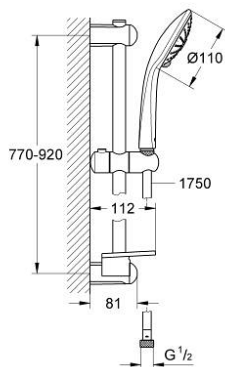

27 226 001 EUPHORIA 110 MASSAGE SHOWER RAIL SET 3 SPRAYS

PRODUCT DESCRIPTION

- Tyc: Chrome
- consisting of:
 - hand shower Massage (27 221)
 - maximum flow rate (at 3 bar): 16.6 l/min
 - shower rail 900 mm (27 500)
 - shower hose Silverflex 1750 mm 1/2" x 1/2" (28 388)
 - GROHE EasyReach tray (27 596)
 - GROHE DreamSpray - perfect spray pattern
 - GROHE LongLife finish
 - GROHE SprayDimmer - stepless flow rate adjustment
 - Flexible Installation - 1 adjustable bracket for existing drill holes
 - GROHE SpeedClean - effortless limescale removal
 - Inner WaterGuide - inner insulation for surface protection
 - TwistStop - to prevent hose from twisting
 - suitable for instantaneous heater

27 226 001 EUPHORIA 110 MASSAGE SHOWER RAIL SET 3 SPRAYS

SPARE PARTS

- 1: Shower rail holder (Spare part-nr. 48098000)
- 2: Glide element (Spare part-nr. 48099000)
- 3: Shower rail holder (Spare part-nr. 48100000)
- 4: Dirt strainer (Spare part-nr. 0700200M)