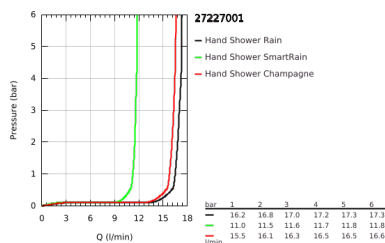

27 227 001 EUPHORIA 110 CHAMPAGNE SHOWER RAIL SET 3 SPRAYS

PRODUCT DESCRIPTION

- Colour: chrome
- consisting of:
 - hand shower Champagne (27 222)
 - maximum flow rate (at 3 bar): 17 l/min
 - shower rail 900 mm (27 500)
 - shower hose Silverflex 1750 mm 1/2" x 1/2" (28 388)
 - GROHE EasyReach tray (27 596)
 - GROHE DreamSpray - perfect spray pattern
 - GROHE SprayDimmer - stepless flow rate adjustment
 - GROHE LongLife finish
- Flexible Installation - 1 adjustable bracket for existing drill holes
- GROHE SpeedClean - effortless limescale removal
- Inner WaterGuide - inner insulation for surface protection
- TwistStop - to prevent hose from twisting
- suitable for instantaneous heater
- min. recommended pressure 1.0 bar

27 227 001 EUPHORIA 110 CHAMPAGNE SHOWER RAIL SET 3 SPRAYS

SPARE PARTS

- 1: Shower rail holder (Spare part-nr. 48098000)
- 2: Glide element (Spare part-nr. 48099000)
- 3: Shower rail holder (Spare part-nr. 48100000)
- 4: Dirt strainer (Spare part-nr. 0700200M)
- 5: GROHE EasyReach tray (Spare part-nr. 27596000)
- 6: Compensation disc (Spare part-nr. 48051000)*