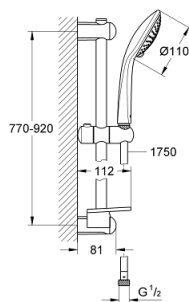

27 227 001 EUPHORIA 110 CHAMPAGNE SHOWER RAIL SET 3 SPRAYS

PRODUCT DESCRIPTION

- Colour: chrome
- consisting of:
 - hand shower Champagne (27 222)
 - maximum flow rate (at 3 bar): 17 l/min
 - shower rail 900 mm (27 500)
 - shower hose Silverflex 1750 mm 1/2" x 1/2" (28 388)
 - GROHE EasyReach tray (27 596)
 - GROHE DreamSpray - perfect spray pattern
 - GROHE SprayDimmer - stepless flow rate adjustment
 - GROHE LongLife finish
- Flexible Installation - 1 adjustable bracket for existing drill holes
- GROHE SpeedClean - effortless limescale removal
- Inner WaterGuide - inner insulation for surface protection
- TwistStop - to prevent hose from twisting
- suitable for instantaneous heater
- min. recommended pressure 1.0 bar

27 227 001 EUPHORIA 110 CHAMPAGNE SHOWER RAIL SET 3 SPRAYS

SPARE PARTS

- 1: Shower rail holder (Spare part-nr. 48098000)
- 2: Glide element (Spare part-nr. 48099000)
- 3: Shower rail holder (Spare part-nr. 48100000)
- 4: Dirt strainer (Spare part-nr. 0700200M)
- 5: GROHE EasyReach tray (Spare part-nr. 27596000)
- 6: Compensation disc (Spare part-nr. 48051000)*