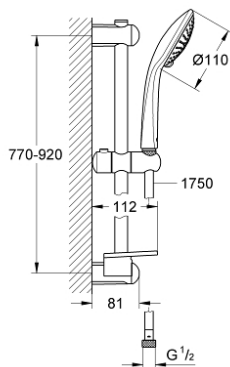

## 27 227 001 EUPHORIA 110 CHAMPAGNE SHOWER RAIL SET 3 SPRAYS

### PRODUCT DESCRIPTION

- Tyc: Chrome
- consisting of:
  - hand shower Champagne (27 222)
  - maximum flow rate (at 3 bar): 17 l/min
  - shower rail 900 mm (27 500)
  - shower hose Silverflex 1750 mm 1/2" x 1/2" (28 388)
  - GROHE EasyReach tray (27 596)
  - GROHE DreamSpray - perfect spray pattern
  - GROHE SprayDimmer - stepless flow rate adjustment
  - GROHE LongLife finish
- Flexible Installation - 1 adjustable bracket for existing drill holes
- GROHE SpeedClean - effortless limescale removal
- Inner WaterGuide - inner insulation for surface protection
- TwistStop - to prevent hose from twisting
- suitable for instantaneous heater
- min. recommended pressure 1.0 bar

### SPARE PARTS

- 1: Shower rail holder (Spare part-nr. 48098000)
- 2: Glide element (Spare part-nr. 48099000)
- 3: Shower rail holder (Spare part-nr. 48100000)
- 4: Dirt strainer (Spare part-nr. 0700200M)
- 5: GROHE EasyReach tray (Spare part-nr. 27596000)
- 6: Compensation disc (Spare part-nr. 48051000)\*