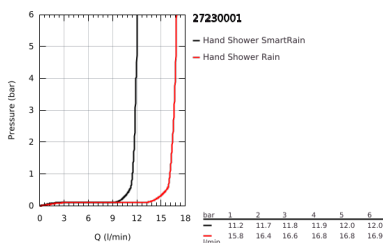

## 27 230 001 EUPHORIA 110 DUO SHOWER RAIL SET 2 SPRAYS

### PRODUCT DESCRIPTION

- Colour: chrome
- consisting of:
  - hand shower Duo (27 220)
  - maximum flow rate (at 3 bar): 16.6 l/min
  - shower rail, 600 mm (27 499)
  - shower hose Silverflex 1750 mm 1/2" x 1/2" (28 388)
  - GROHE EasyReach tray (27 596)
  - GROHE DreamSpray - perfect spray pattern
  - GROHE SprayDimmer - stepless flow rate adjustment
  - GROHE LongLife finish
- Flexible Installation - 1 adjustable bracket for existing drill holes
- GROHE SpeedClean - effortless limescale removal
- Inner WaterGuide - inner insulation for surface protection
- TwistStop - to prevent hose from twisting
- suitable for instantaneous heater
- min. recommended pressure 1.0 bar