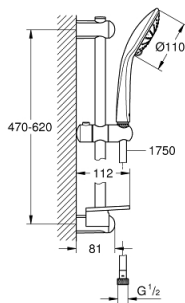

## 27 230 001 EUPHORIA 110 DUO SHOWER RAIL SET 2 SPRAYS

### PRODUCT DESCRIPTION

- Colour: chrome
- consisting of:
  - hand shower Duo (27 220)
  - maximum flow rate (at 3 bar): 16.6 l/min
  - shower rail, 600 mm (27 499)
  - shower hose Silverflex 1750 mm 1/2" x 1/2" (28 388)
  - GROHE EasyReach tray (27 596)
  - GROHE DreamSpray - perfect spray pattern
  - GROHE SprayDimmer - stepless flow rate adjustment
  - GROHE LongLife finish
- Flexible Installation - 1 adjustable bracket for existing drill holes
- GROHE SpeedClean - effortless limescale removal
- Inner WaterGuide - inner insulation for surface protection
- TwistStop - to prevent hose from twisting
- suitable for instantaneous heater
- min. recommended pressure 1.0 bar

### SPARE PARTS

- 1: Shower rail holder (Spare part-nr. 48098000)
- 2: Glide element (Spare part-nr. 48099000)
- 3: Shower rail holder (Spare part-nr. 48100000)
- 4: Dirt strainer (Spare part-nr. 0700200M)