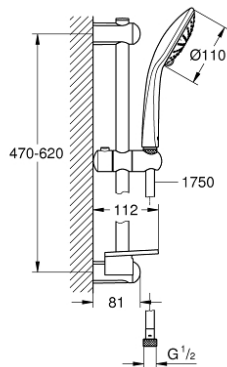

27 230 001 EUPHORIA 110 DUO SHOWER RAIL SET 2 SPRAYS

PRODUCT DESCRIPTION

- Tyc: Chrome
- consisting of:
 - hand shower Duo (27 220)
 - maximum flow rate (at 3 bar): 16.6 l/min
 - shower rail, 600 mm (27 499)
 - shower hose Silverflex 1750 mm 1/2" x 1/2" (28 388)
 - GROHE EasyReach tray (27 596)
 - GROHE DreamSpray - perfect spray pattern
 - GROHE SprayDimmer - stepless flow rate adjustment
 - GROHE LongLife finish
- Flexible Installation - 1 adjustable bracket for existing drill holes
- GROHE SpeedClean - effortless limescale removal
- Inner WaterGuide - inner insulation for surface protection
- TwistStop - to prevent hose from twisting
- suitable for instantaneous heater
- min. recommended pressure 1.0 bar

27 230 001 EUPHORIA 110 DUO SHOWER RAIL SET 2 SPRAYS

SPARE PARTS

- 1: Shower rail holder (Spare part-nr. 48098000)
- 2: Glide element (Spare part-nr. 48099000)
- 3: Shower rail holder (Spare part-nr. 48100000)
- 4: Dirt strainer (Spare part-nr. 0700200M)