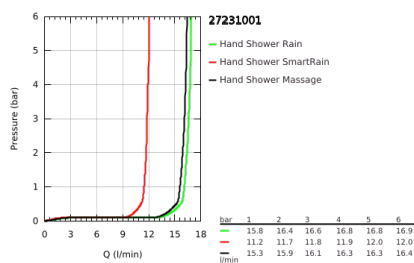

27 231 001 EUPHORIA 110 MASSAGE SHOWER RAIL SET 3 SPRAYS

PRODUCT DESCRIPTION

- Colour: chrome
- consisting of:
 - hand shower Massage (27 221)
 - maximum flow rate (at 3 bar): 16.6 l/min
 - shower rail, 600 mm (27 499)
 - shower hose Silverflex 1750 mm 1/2" x 1/2" (28 388)
 - GROHE EasyReach tray (27 596)
 - GROHE DreamSpray - perfect spray pattern
 - GROHE SprayDimmer - stepless flow rate adjustment
 - GROHE LongLife finish
- Flexible Installation - 1 adjustable bracket for existing drill holes
- GROHE SpeedClean - effortless limescale removal
- Inner WaterGuide - inner insulation for surface protection
- TwistStop - to prevent hose from twisting
- suitable for instantaneous heater
- min. recommended pressure 1.0 bar

27 231 001 EUPHORIA 110 MASSAGE SHOWER RAIL SET 3 SPRAYS

SPARE PARTS

- 1: Shower rail holder (Spare part-nr. 48098000)
- 2: Glide element (Spare part-nr. 48099000)
- 3: Shower rail holder (Spare part-nr. 48100000)
- 4: Dirt strainer (Spare part-nr. 0700200M)