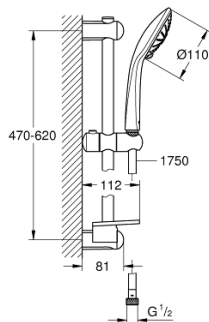

27 231 001 EUPHORIA 110 MASSAGE SHOWER RAIL SET 3 SPRAYS

PRODUCT DESCRIPTION

- Colour: chrome
- consisting of:
 - hand shower Massage (27 221)
 - maximum flow rate (at 3 bar): 16.6 l/min
 - shower rail, 600 mm (27 499)
 - shower hose Silverflex 1750 mm 1/2" x 1/2" (28 388)
 - GROHE EasyReach tray (27 596)
 - GROHE DreamSpray - perfect spray pattern
 - GROHE SprayDimmer - stepless flow rate adjustment
 - GROHE LongLife finish
- Flexible Installation - 1 adjustable bracket for existing drill holes
- GROHE SpeedClean - effortless limescale removal
- Inner WaterGuide - inner insulation for surface protection
- TwistStop - to prevent hose from twisting
- suitable for instantaneous heater
- min. recommended pressure 1.0 bar

27 231 001 EUPHORIA 110 MASSAGE SHOWER RAIL SET 3 SPRAYS

SPARE PARTS

- 1: Shower rail holder (Spare part-nr. 48098000)
- 2: Glide element (Spare part-nr. 48099000)
- 3: Shower rail holder (Spare part-nr. 48100000)
- 4: Dirt strainer (Spare part-nr. 0700200M)