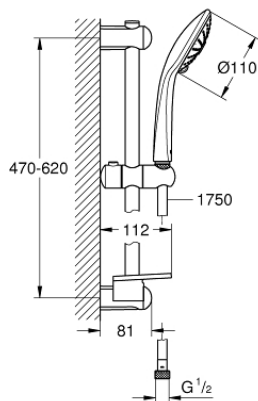

27 231 001 EUPHORIA 110 MASSAGE SHOWER RAIL SET 3 SPRAYS

PRODUCT DESCRIPTION

- Tyc: Chrome
- consisting of:
 - hand shower Massage (27 221)
 - maximum flow rate (at 3 bar): 16.6 l/min
 - shower rail, 600 mm (27 499)
 - shower hose Silverflex 1750 mm 1/2" x 1/2" (28 388)
 - GROHE EasyReach tray (27 596)
 - GROHE DreamSpray - perfect spray pattern
 - GROHE SprayDimmer - stepless flow rate adjustment
 - GROHE LongLife finish
- Flexible Installation - 1 adjustable bracket for existing drill holes
- GROHE SpeedClean - effortless limescale removal
- Inner WaterGuide - inner insulation for surface protection
- TwistStop - to prevent hose from twisting
- suitable for instantaneous heater
- min. recommended pressure 1.0 bar

27 231 001 EUPHORIA 110 MASSAGE SHOWER RAIL SET 3 SPRAYS

SPARE PARTS

- 1: Shower rail holder (Spare part-nr. 48098000)
- 2: Glide element (Spare part-nr. 48099000)
- 3: Shower rail holder (Spare part-nr. 48100000)
- 4: Dirt strainer (Spare part-nr. 0700200M)