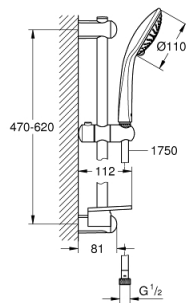

27 232 001 EUPHORIA 110 CHAMPAGNE SHOWER RAIL SET 3 SPRAYS

PRODUCT DESCRIPTION

- Colour: chrome
- consisting of:
 - hand shower Champagne (27 222)
 - maximum flow rate (at 3 bar): 17 l/min
 - shower rail, 600 mm (27 499)
 - shower hose Silverflex 1750 mm 1/2" x 1/2" (28 388)
 - GROHE EasyReach tray (27 596)
 - GROHE SprayDimmer - stepless flow rate adjustment
 - GROHE DreamSpray - perfect spray pattern
 - GROHE LongLife finish
- Flexible Installation - 1 adjustable bracket for existing drill holes
- GROHE SpeedClean - effortless limescale removal
- Inner WaterGuide - inner insulation for surface protection
- TwistStop - to prevent hose from twisting
- suitable for instantaneous heater
- min. recommended pressure 1.0 bar

27 232 001 EUPHORIA 110 CHAMPAGNE SHOWER RAIL SET 3 SPRAYS

SPARE PARTS

- 1: Shower rail holder (Spare part-nr. 48098000)
- 2: Glide element (Spare part-nr. 48099000)
- 3: Shower rail holder (Spare part-nr. 48100000)
- 4: Dirt strainer (Spare part-nr. 0700200M)
- 5: GROHE EasyReach tray (Spare part-nr. 27596000)
- 6: Compensation disc (Spare part-nr. 48051000)*