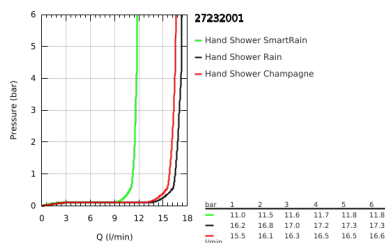

27 232 001 EUPHORIA 110 CHAMPAGNE SHOWER RAIL SET 3 SPRAYS

PRODUCT DESCRIPTION

- Colour: chrome
- consisting of:
 - hand shower Champagne (27 222)
 - maximum flow rate (at 3 bar): 17 l/min
 - shower rail, 600 mm (27 499)
 - shower hose Silverflex 1750 mm 1/2" x 1/2" (28 388)
 - GROHE EasyReach tray (27 596)
 - GROHE SprayDimmer - stepless flow rate adjustment
 - GROHE DreamSpray - perfect spray pattern
 - GROHE LongLife finish
- Flexible Installation - 1 adjustable bracket for existing drill holes
- GROHE SpeedClean - effortless limescale removal
- Inner WaterGuide - inner insulation for surface protection
- TwistStop - to prevent hose from twisting
- suitable for instantaneous heater
- min. recommended pressure 1.0 bar

27 232 001 EUPHORIA 110 CHAMPAGNE SHOWER RAIL SET 3 SPRAYS

SPARE PARTS

- 1: Shower rail holder (Spare part-nr. 48098000)
- 2: Glide element (Spare part-nr. 48099000)
- 3: Shower rail holder (Spare part-nr. 48100000)
- 4: Dirt strainer (Spare part-nr. 0700200M)
- 5: GROHE EasyReach tray (Spare part-nr. 27596000)
- 6: Compensation disc (Spare part-nr. 48051000)*