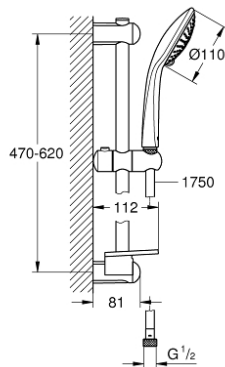

## 27 232 001 EUPHORIA 110 CHAMPAGNE SHOWER RAIL SET 3 SPRAYS

### PRODUCT DESCRIPTION

- Tyc: Chrome
- consisting of:
  - hand shower Champagne (27 222)
  - maximum flow rate (at 3 bar): 17 l/min
  - shower rail, 600 mm (27 499)
  - shower hose Silverflex 1750 mm 1/2" x 1/2" (28 388)
  - GROHE EasyReach tray (27 596)
  - GROHE SprayDimmer - stepless flow rate adjustment
  - GROHE DreamSpray - perfect spray pattern
  - GROHE LongLife finish
- Flexible Installation - 1 adjustable bracket for existing drill holes
- GROHE SpeedClean - effortless limescale removal
- Inner WaterGuide - inner insulation for surface protection
- TwistStop - to prevent hose from twisting
- suitable for instantaneous heater
- min. recommended pressure 1.0 bar

### SPARE PARTS

- 1: Shower rail holder (Spare part-nr. 48098000)
- 2: Glide element (Spare part-nr. 48099000)
- 3: Shower rail holder (Spare part-nr. 48100000)
- 4: Dirt strainer (Spare part-nr. 0700200M)
- 5: GROHE EasyReach tray (Spare part-nr. 27596000)
- 6: Compensation disc (Spare part-nr. 48051000)\*