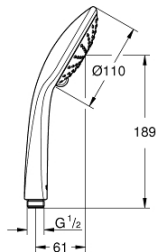

27 238 000 EUPHORIA 110 DUO HAND SHOWER 2 SPRAYS

PRODUCT DESCRIPTION

- Colour: chrome
- spray patterns: Rain, SmartRain
- maximum flow rate (at 3 bar): 9.1 l/min
- GROHE EcoJoy - less water, perfect flow
- GROHE DreamSpray - perfect spray pattern
- GROHE SprayDimmer - stepless flow rate adjustment
- GROHE LongLife finish
- GROHE SpeedClean - effortless limescale removal
- Inner WaterGuide - inner insulation for surface protection
- universal mounting system, fitting all standard shower hoses
- suitable for instantaneous heater
- min. recommended pressure 1.0 bar

27 238 000 **EUPHORIA 110 DUO HAND SHOWER 2 SPRAYS**

SPARE PARTS

1: Dirt strainer (Spare part-nr. 0700200M)