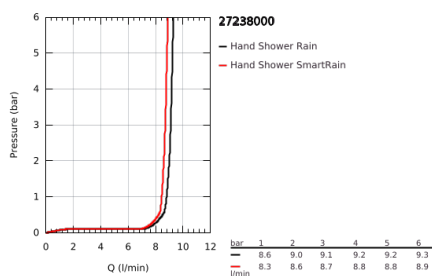

27 238 000 EUPHORIA 110 DUO HAND SHOWER 2 SPRAYS

PRODUCT DESCRIPTION

- Colour: chrome
- spray patterns: Rain, SmartRain
- maximum flow rate (at 3 bar): 9.1 l/min
- GROHE EcoJoy - less water, perfect flow
- GROHE DreamSpray - perfect spray pattern
- GROHE SprayDimmer - stepless flow rate adjustment
- GROHE LongLife finish
- GROHE SpeedClean - effortless limescale removal
- Inner WaterGuide - inner insulation for surface protection
- universal mounting system, fitting all standard shower hoses
- suitable for instantaneous heater
- min. recommended pressure 1.0 bar

27 238 000 **EUPHORIA 110 DUO HAND SHOWER 2 SPRAYS**

SPARE PARTS

1: Dirt strainer (Spare part-nr. 0700200M)