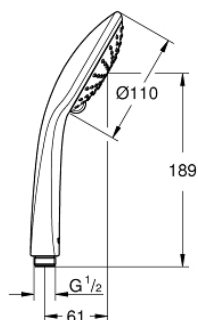

27 238 000 EUPHORIA 110 DUO HAND SHOWER 2 SPRAYS

PRODUCT DESCRIPTION

- Tyc: Chrome
-
- maximum flow rate (at 3 bar): 9.1 l/min
- GROHE EcoJoy - Less water, perfect flow
- GROHE DreamSpray - perfect spray pattern
- GROHE SprayDimmer - stepless flow rate adjustment
- GROHE LongLife finish
- GROHE SpeedClean - effortless limescale removal
- Inner WaterGuide - inner insulation for surface protection
- universal mounting system, fitting all standard shower hoses
- suitable for instantaneous heater
- min. recommended pressure 1.0 bar

27 238 000 **EUPHORIA 110 DUO HAND SHOWER 2 SPRAYS**

SPARE PARTS

1: Dirt strainer (Spare part-nr. 0700200M)