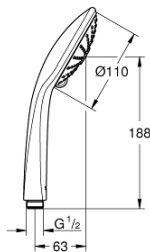

27 239 000 **EUPHORIA 110 MASSAGE HAND SHOWER 3 SPRAYS**

PRODUCT DESCRIPTION

- Colour: chrome
- spray patterns: Rain, Massage, SmartRain
- maximum flow rate (at 3 bar): 8.2 l/min
- GROHE EcoJoy - less water, perfect flow
- GROHE DreamSpray - perfect spray pattern
- GROHE SprayDimmer - stepless flow rate adjustment
- GROHE LongLife finish
- GROHE SpeedClean - effortless limescale removal
- Inner WaterGuide - inner insulation for surface protection
- universal mounting system, fitting all standard shower hoses
- suitable for instantaneous heater
- min. recommended pressure 1.0 bar

27 239 000 **EUPHORIA 110 MASSAGE HAND SHOWER 3 SPRAYS**

SPARE PARTS

1: Dirt strainer (Spare part-nr. 0700200M)