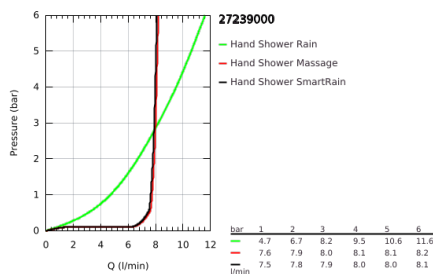

27 239 000 **EUPHORIA 110 MASSAGE HAND SHOWER 3 SPRAYS**

PRODUCT DESCRIPTION

- Colour: chrome
- spray patterns: Rain, Massage, SmartRain
- maximum flow rate (at 3 bar): 8.2 l/min
- GROHE EcoJoy - less water, perfect flow
- GROHE DreamSpray - perfect spray pattern
- GROHE SprayDimmer - stepless flow rate adjustment
- GROHE LongLife finish
- GROHE SpeedClean - effortless limescale removal
- Inner WaterGuide - inner insulation for surface protection
- universal mounting system, fitting all standard shower hoses
- suitable for instantaneous heater
- min. recommended pressure 1.0 bar

27 239 000 **EUPHORIA 110 MASSAGE HAND SHOWER 3 SPRAYS**

SPARE PARTS

1: Dirt strainer (Spare part-nr. 0700200M)