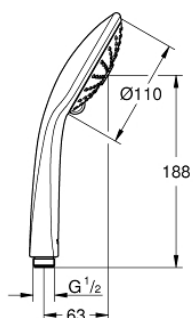

## 27 239 000 EUPHORIA 110 MASSAGE HAND SHOWER 3 SPRAYS

### PRODUCT DESCRIPTION

- Tyc: Chrome
- spray patterns: Rain, Massage, SmartRain
- maximum flow rate (at 3 bar): 8.2 l/min
- GROHE EcoJoy - Less water, perfect flow
- GROHE DreamSpray - perfect spray pattern
- GROHE SprayDimmer - stepless flow rate adjustment
- GROHE LongLife finish
- GROHE SpeedClean - effortless limescale removal
- Inner WaterGuide - inner insulation for surface protection
- universal mounting system, fitting all standard shower hoses
- suitable for instantaneous heater
- min. recommended pressure 1.0 bar

27 239 000 **EUPHORIA 110 MASSAGE HAND SHOWER 3 SPRAYS**

**SPARE PARTS**

1: Dirt strainer (Spare part-nr. 0700200M)