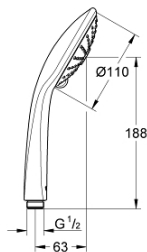

27 239 001 EUPHORIA 110 MASSAGE HAND SHOWER 3 SPRAYS

PRODUCT DESCRIPTION

- Colour: chrome
- spray face Ø 110 mm
- spray patterns: Rain, Massage, SmartRain
- maximum flow rate (at 3 bar): 8.2 l/min
- GROHE EcoJoy - less water, perfect flow
- GROHE DreamSpray - perfect spray pattern
- GROHE SprayDimmer - stepless flow rate adjustment
- GROHE LongLife finish
- spray plate white
- GROHE SpeedClean - effortless limescale removal
- Inner WaterGuide - inner insulation for surface protection
- universal mounting system, fitting all standard shower hoses
- suitable for instantaneous heater
- min. recommended pressure 1.0 bar

27 239 001 **EUPHORIA 110 MASSAGE HAND SHOWER 3 SPRAYS**

SPARE PARTS

1: Dirt strainer (Spare part-nr. 0700200M)