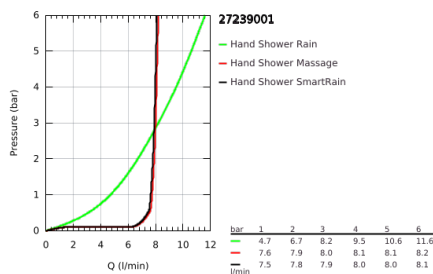

27 239 001 EUPHORIA 110 MASSAGE HAND SHOWER 3 SPRAYS

PRODUCT DESCRIPTION

- Colour: chrome
- spray face Ø 110 mm
- spray patterns: Rain, Massage, SmartRain
- maximum flow rate (at 3 bar): 8.2 l/min
- GROHE EcoJoy - less water, perfect flow
- GROHE DreamSpray - perfect spray pattern
- GROHE SprayDimmer - stepless flow rate adjustment
- GROHE LongLife finish
- spray plate white
- GROHE SpeedClean - effortless limescale removal
- Inner WaterGuide - inner insulation for surface protection
- universal mounting system, fitting all standard shower hoses
- suitable for instantaneous heater
- min. recommended pressure 1.0 bar

27 239 001 **EUPHORIA 110 MASSAGE HAND SHOWER 3 SPRAYS**

SPARE PARTS

1: Dirt strainer (Spare part-nr. 0700200M)