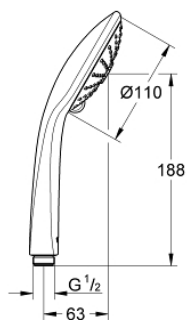

27 239 001 EUPHORIA 110 MASSAGE HAND SHOWER 3 SPRAYS

PRODUCT DESCRIPTION

- Tyc: Chrome
- spray face Ø 110 mm
- spray patterns: Rain, Massage, SmartRain
- maximum flow rate (at 3 bar): 8.2 l/min
- GROHE EcoJoy - Less water, perfect flow
- GROHE DreamSpray - perfect spray pattern
- GROHE SprayDimmer - stepless flow rate adjustment
- GROHE LongLife finish
- spray plate white
- GROHE SpeedClean - effortless limescale removal
- Inner WaterGuide - inner insulation for surface protection
- universal mounting system, fitting all standard shower hoses
- suitable for instantaneous heater
- min. recommended pressure 1.0 bar

27 239 001 **EUPHORIA 110 MASSAGE HAND SHOWER 3 SPRAYS**

SPARE PARTS

1: Dirt strainer (Spare part-nr. 0700200M)