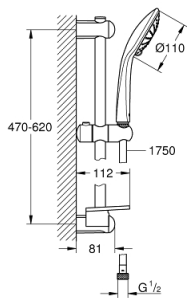

27 242 001 EUPHORIA 110 DUO SHOWER RAIL SET 2 SPRAYS

PRODUCT DESCRIPTION

- Colour: chrome
- consisting of:
 - hand shower Euphoria 110 Duo (27 238)
 - maximum flow rate (at 3 bar): 9.1 l/min
 - shower rail, 600 mm (27 499)
 - shower hose Silverflex 1750 mm 1/2" x 1/2" (28 388)
 - GROHE EasyReach tray (27 596)
 - GROHE EcoJoy - less water, perfect flow
 - GROHE DreamSpray - perfect spray pattern
 - GROHE SprayDimmer - stepless flow rate adjustment
 - GROHE LongLife finish
- Flexible Installation - 1 adjustable bracket for existing drill holes
- GROHE SpeedClean - effortless limescale removal
- Inner WaterGuide - inner insulation for surface protection
- TwistStop - to prevent hose from twisting
- suitable for instantaneous heater
- min. recommended pressure 1.0 bar

27 242 001 EUPHORIA 110 DUO SHOWER RAIL SET 2 SPRAYS

SPARE PARTS

- 1: Shower rail holder (Spare part-nr. 48098000)
- 2: Glide element (Spare part-nr. 48099000)
- 3: Shower rail holder (Spare part-nr. 48100000)
- 4: Dirt strainer (Spare part-nr. 0700200M)