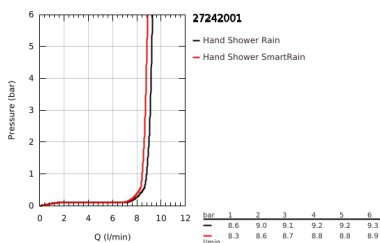

27 242 001 EUPHORIA 110 DUO SHOWER RAIL SET 2 SPRAYS

PRODUCT DESCRIPTION

- Colour: chrome
- consisting of:
 - hand shower Euphoria 110 Duo (27 238)
 - maximum flow rate (at 3 bar): 9.1 l/min
 - shower rail, 600 mm (27 499)
 - shower hose Silverflex 1750 mm 1/2" x 1/2" (28 388)
 - GROHE EasyReach tray (27 596)
 - GROHE EcoJoy - less water, perfect flow
 - GROHE DreamSpray - perfect spray pattern
 - GROHE SprayDimmer - stepless flow rate adjustment
 - GROHE LongLife finish
- Flexible Installation - 1 adjustable bracket for existing drill holes
- GROHE SpeedClean - effortless limescale removal
- Inner WaterGuide - inner insulation for surface protection
- TwistStop - to prevent hose from twisting
- suitable for instantaneous heater
- min. recommended pressure 1.0 bar

27 242 001 EUPHORIA 110 DUO SHOWER RAIL SET 2 SPRAYS

SPARE PARTS

- 1: Shower rail holder (Spare part-nr. 48098000)
- 2: Glide element (Spare part-nr. 48099000)
- 3: Shower rail holder (Spare part-nr. 48100000)
- 4: Dirt strainer (Spare part-nr. 0700200M)