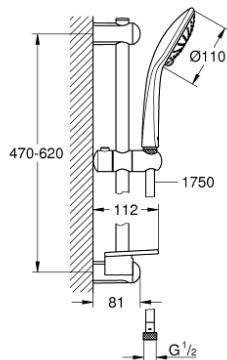

27 242 001 EUPHORIA 110 DUO SHOWER RAIL SET 2 SPRAYS

PRODUCT DESCRIPTION

- Tyc: Chrome
- consisting of:
 - hand shower Euphoria 110 Duo (27 238)
 - maximum flow rate (at 3 bar): 9.1 l/min
 - shower rail, 600 mm (27 499)
 - shower hose Silverflex 1750 mm 1/2" x 1/2" (28 388)
 - GROHE EasyReach tray (27 596)
 - GROHE EcoJoy - Less water, perfect flow
 - GROHE DreamSpray - perfect spray pattern
 - GROHE SprayDimmer - stepless flow rate adjustment
 - GROHE LongLife finish
- Flexible Installation - 1 adjustable bracket for existing drill holes
- GROHE SpeedClean - effortless limescale removal
- Inner WaterGuide - inner insulation for surface protection
- TwistStop - to prevent hose from twisting
- suitable for instantaneous heater
- min. recommended pressure 1.0 bar

27 242 001 EUPHORIA 110 DUO SHOWER RAIL SET 2 SPRAYS

SPARE PARTS

- 1: Shower rail holder (Spare part-nr. 48098000)
- 2: Glide element (Spare part-nr. 48099000)
- 3: Shower rail holder (Spare part-nr. 48100000)
- 4: Dirt strainer (Spare part-nr. 0700200M)