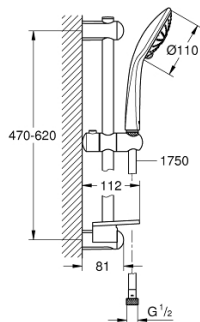

## 27 243 001 EUPHORIA 110 MASSAGE SHOWER RAIL SET 3 SPRAYS

### PRODUCT DESCRIPTION

- Colour: chrome
- consisting of:
  - hand shower Massage (27 239)
  - maximum flow rate (at 3 bar): 8.2 l/min
  - shower rail, 600 mm (27 499)
  - shower hose Silverflex 1750 mm 1/2" x 1/2" (28 388)
  - GROHE EasyReach tray (27 596)
  - GROHE EcoJoy - less water, perfect flow
  - GROHE DreamSpray - perfect spray pattern
  - GROHE SprayDimmer - stepless flow rate adjustment
  - GROHE LongLife finish
- Flexible Installation - 1 adjustable bracket for existing drill holes
- GROHE SpeedClean - effortless limescale removal
- Inner WaterGuide - inner insulation for surface protection
- TwistStop - to prevent hose from twisting
- suitable for instantaneous heater
- min. recommended pressure 1.0 bar

### SPARE PARTS

- 1: Shower rail holder (Spare part-nr. 48098000)
- 2: Glide element (Spare part-nr. 48099000)
- 3: Shower rail holder (Spare part-nr. 48100000)
- 4: Dirt strainer (Spare part-nr. 0700200M)