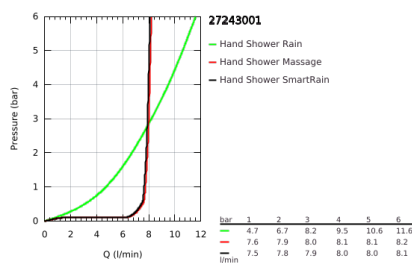

## 27 243 001 EUPHORIA 110 MASSAGE SHOWER RAIL SET 3 SPRAYS

### PRODUCT DESCRIPTION

- Colour: chrome
- consisting of:
  - hand shower Massage (27 239)
  - maximum flow rate (at 3 bar): 8.2 l/min
  - shower rail, 600 mm (27 499)
  - shower hose Silverflex 1750 mm 1/2" x 1/2" (28 388)
  - GROHE EasyReach tray (27 596)
  - GROHE EcoJoy - less water, perfect flow
  - GROHE DreamSpray - perfect spray pattern
  - GROHE SprayDimmer - stepless flow rate adjustment
  - GROHE LongLife finish
- Flexible Installation - 1 adjustable bracket for existing drill holes
- GROHE SpeedClean - effortless limescale removal
- Inner WaterGuide - inner insulation for surface protection
- TwistStop - to prevent hose from twisting
- suitable for instantaneous heater
- min. recommended pressure 1.0 bar